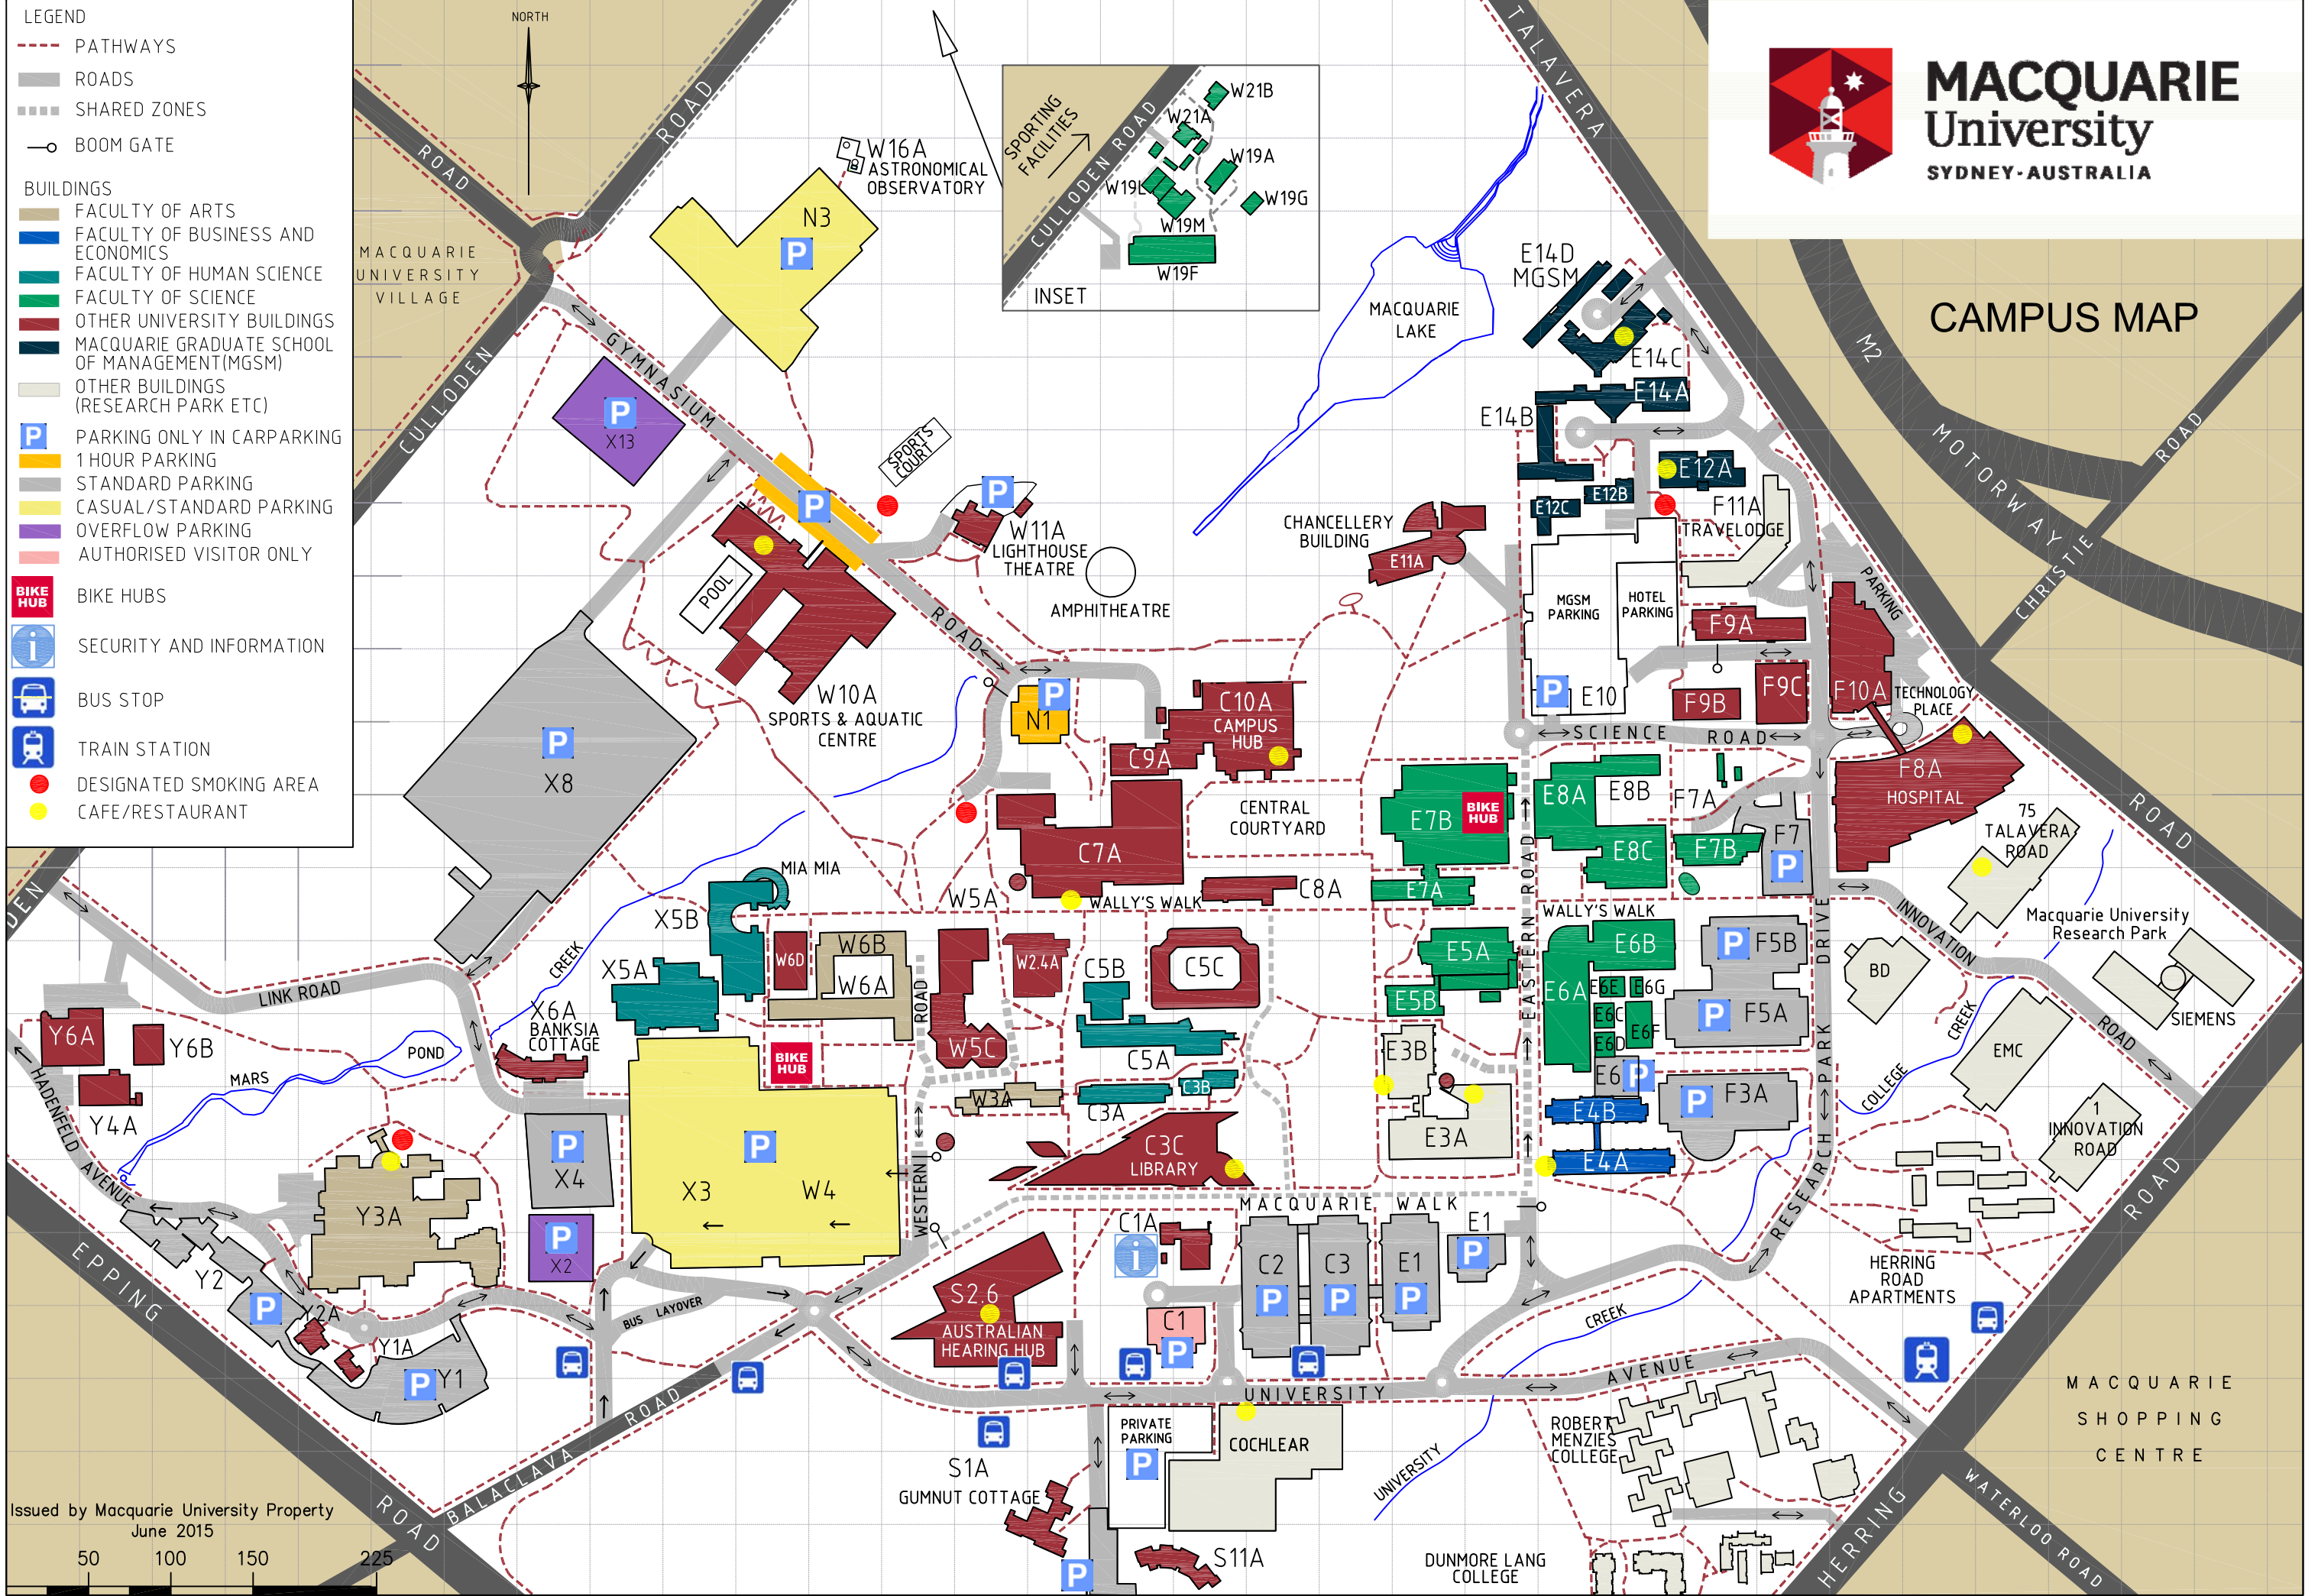

1 2 3 4 5 6 7 8 9 10 11 12 13 14 15 16 17 18 19 20 21 22 23 24 25 26 27 28 29 30 31

A
B
C
D
E
F
G
H
J
K
L
M
N
O
P
Q
R
S
T
U
V
W

A
B
C
D
E
F
G
H
J
K
L
M
N
O
P
Q
R
S
T
U
V
W

- LEGEND**
- PATHWAYS
 - ROADS
 - SHARED ZONES
 - BOOM GATE
- BUILDINGS**
- FACULTY OF ARTS
 - FACULTY OF BUSINESS AND ECONOMICS
 - FACULTY OF HUMAN SCIENCE
 - FACULTY OF SCIENCE
 - OTHER UNIVERSITY BUILDINGS
 - MACQUARIE GRADUATE SCHOOL OF MANAGEMENT (MGS)
 - OTHER BUILDINGS (RESEARCH PARK ETC)
- P** PARKING ONLY IN CARPARKING
- 1 HOUR PARKING
 - STANDARD PARKING
 - CASUAL/STANDARD PARKING
 - OVERFLOW PARKING
 - AUTHORISED VISITOR ONLY
- BIKE HUB
 - SECURITY AND INFORMATION
 - BUS STOP
 - TRAIN STATION
 - DESIGNATED SMOKING AREA
 - CAFE/RESTAURANT

CAMPUS MAP

Issued by Macquarie University Property
June 2015

1 2 3 4 5 6 7 8 9 10 11 12 13 14 15 16 17 18 19 20 21 22 23 24 25 26 27 28 29 30 31