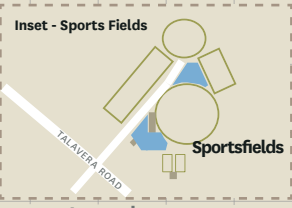

MACQUARIE
University

Parking Map

- Legend**
- Accessible parking available in all carparks
 - General Zone 1
 - General Zone 2
 - General Zone 3
 - Staff
 - Chancellery
 - MGSM
 - Reserved
 - Bus / Coach
 - Ticket Machine