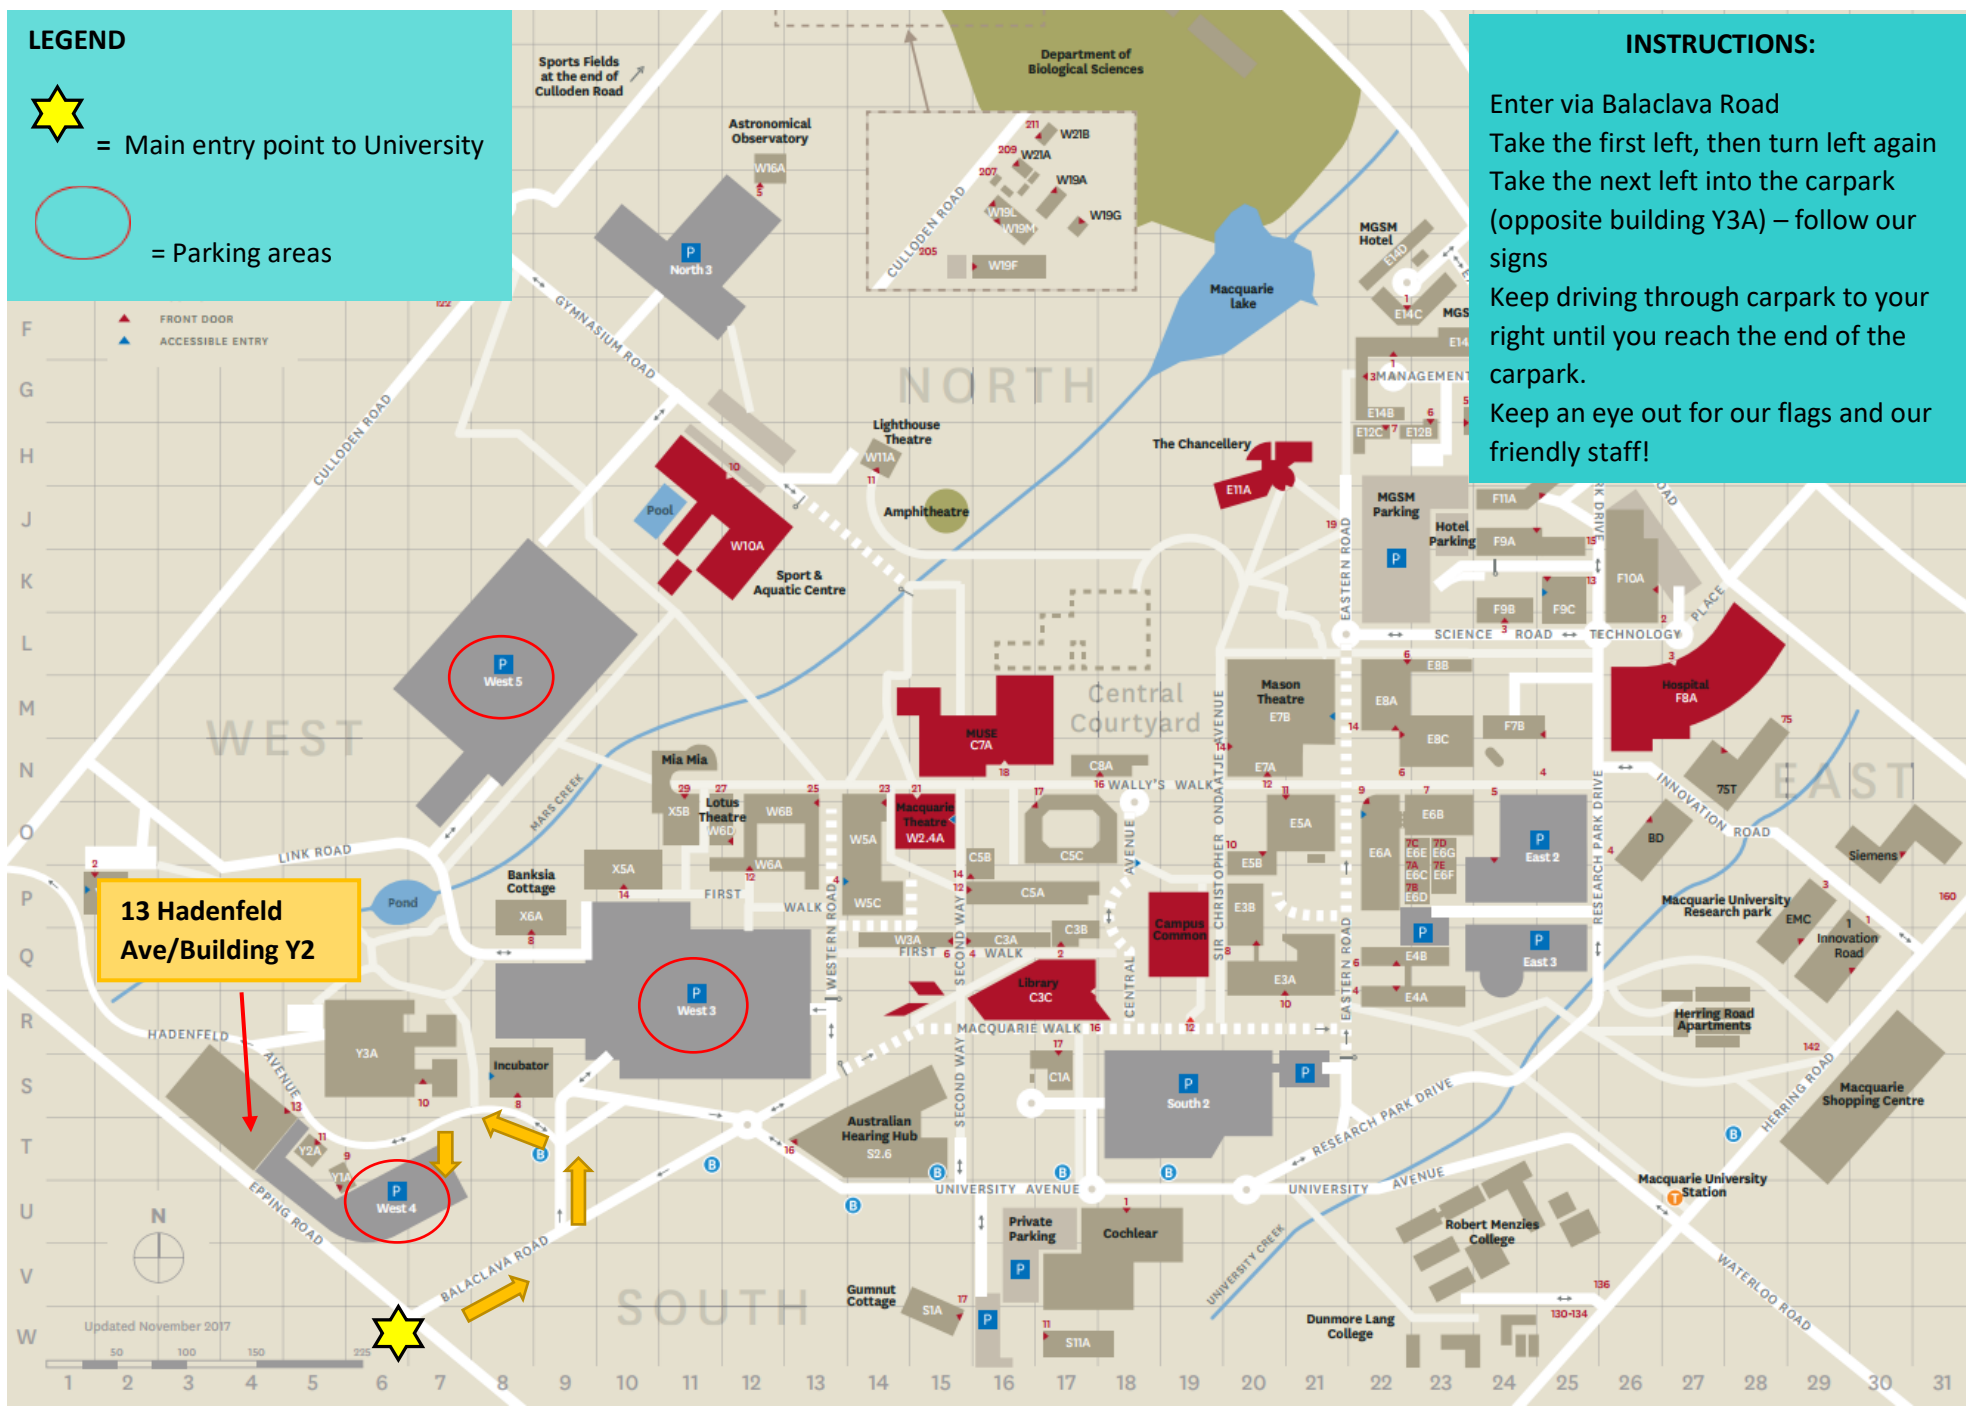

**LEGEND**

 = Main entry point to University

 = Parking areas

**INSTRUCTIONS:**

Enter via Balaclava Road  
Take the first left, then turn left again  
Take the next left into the carpark  
(opposite building Y3A) – follow our signs  
Keep driving through carpark to your  
right until you reach the end of the  
carpark.  
Keep an eye out for our flags and our  
friendly staff!

**13 Hadenfeld  
Ave/Building Y2**

Updated November 2017