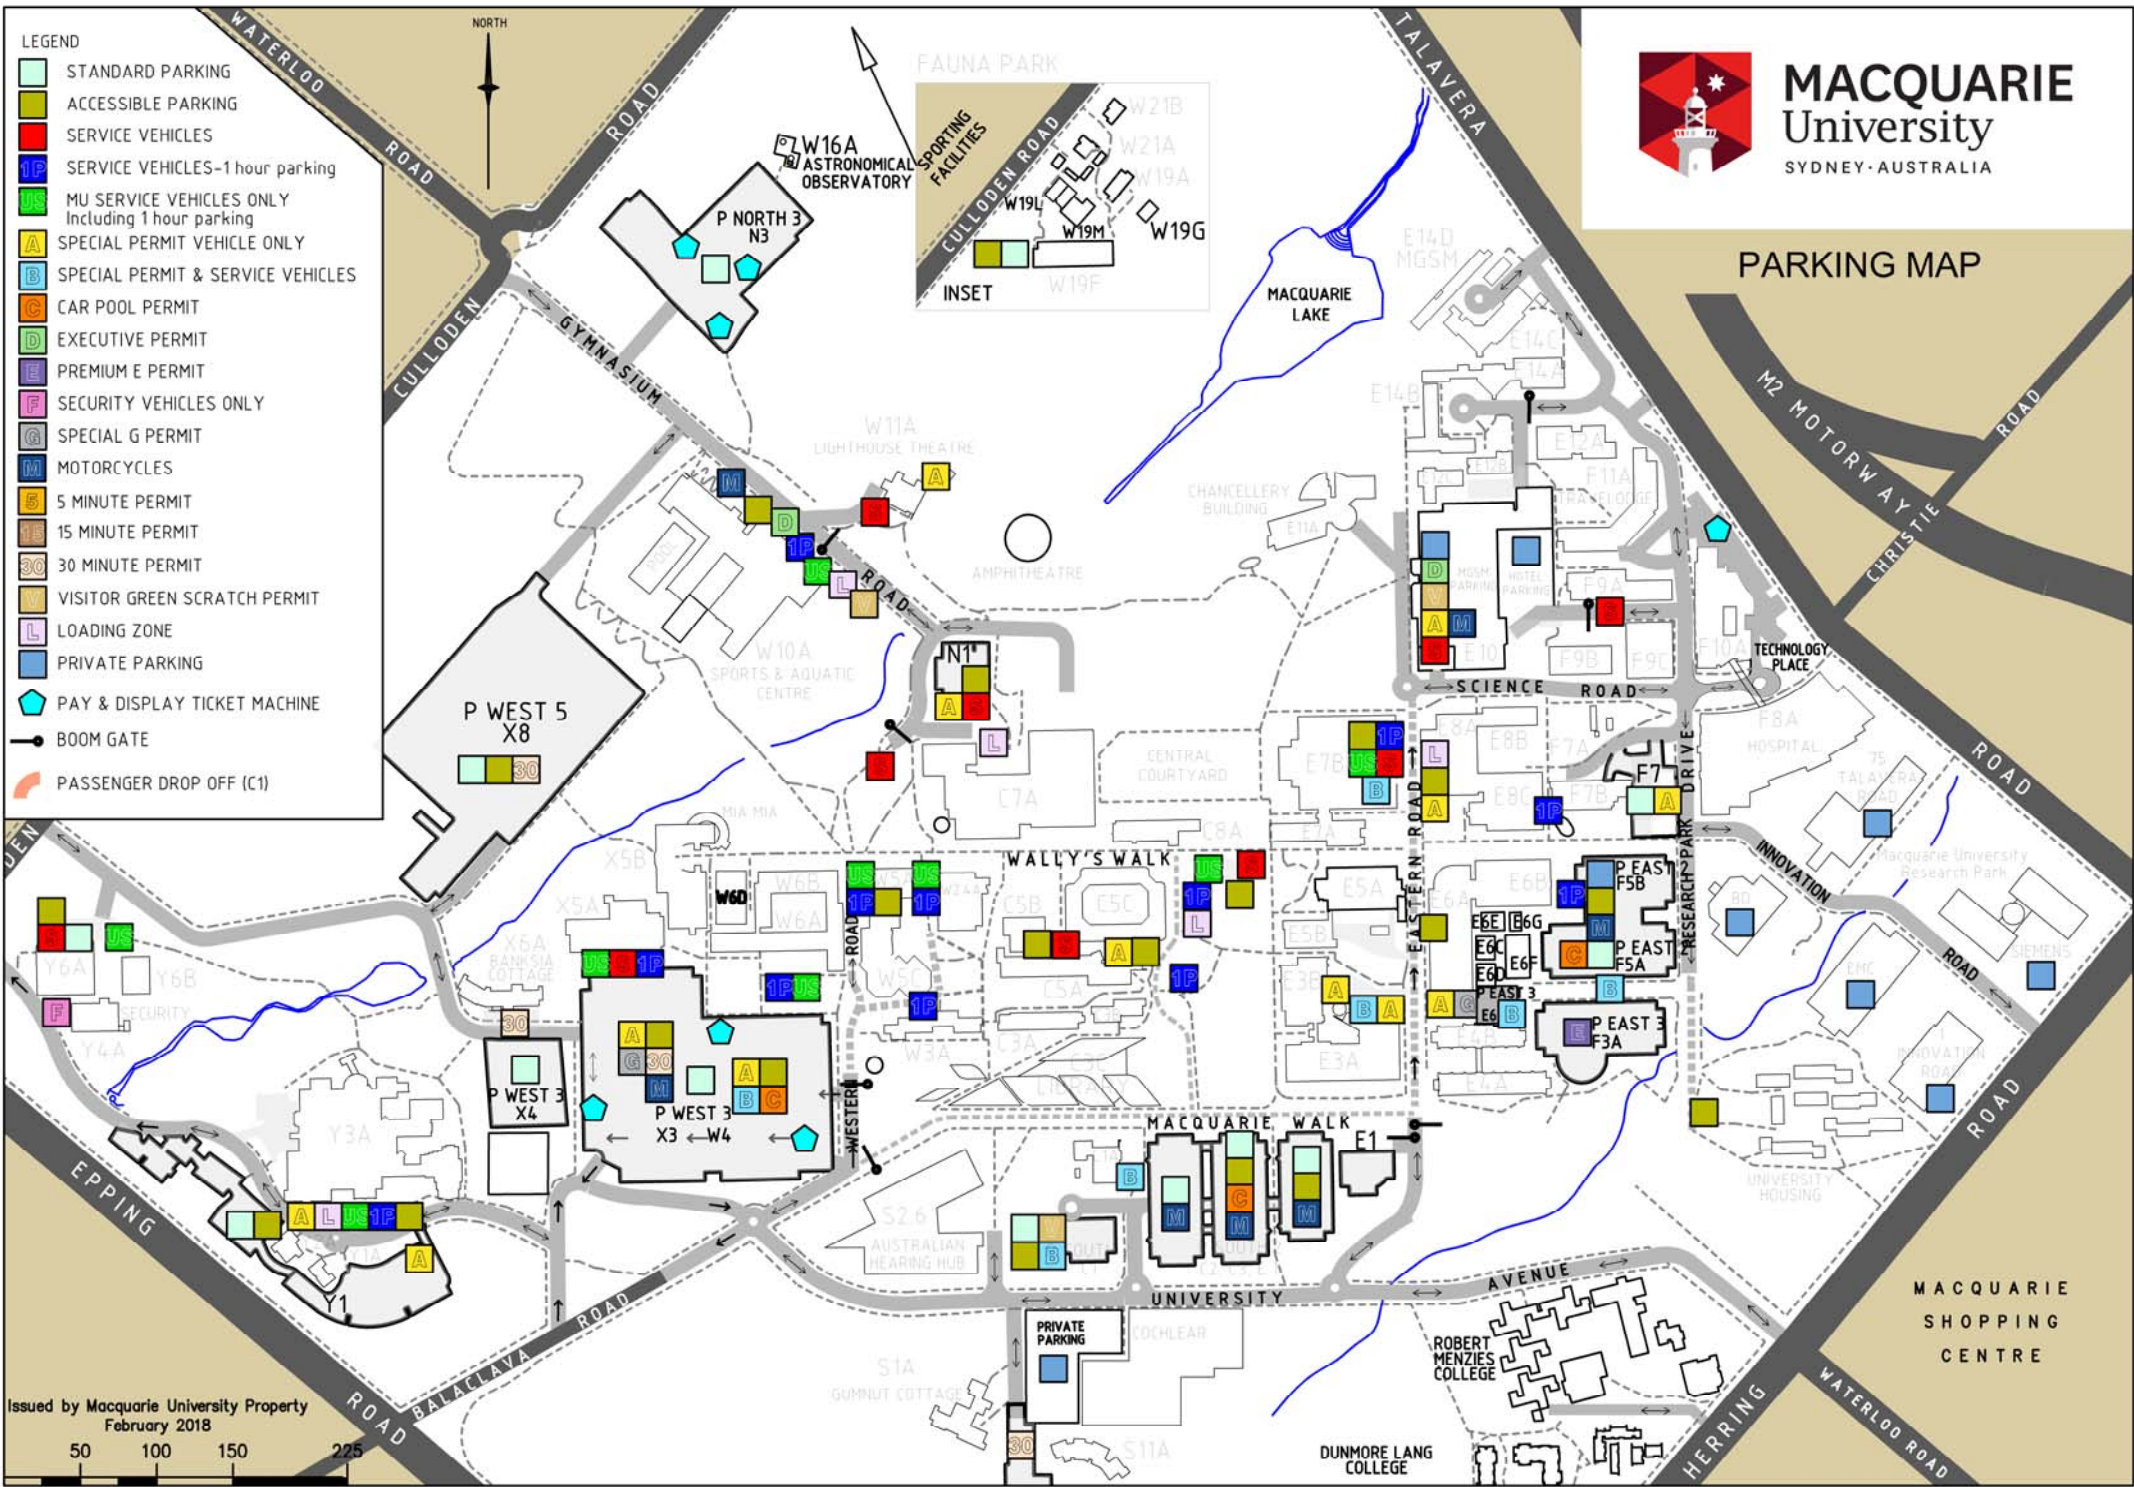

**PARKING MAP**

- LEGEND**
- STANDARD PARKING
  - ACCESSIBLE PARKING
  - SERVICE VEHICLES
  - SERVICE VEHICLES-1 hour parking
  - MU SERVICE VEHICLES ONLY Including 1 hour parking
  - SPECIAL PERMIT VEHICLE ONLY
  - SPECIAL PERMIT & SERVICE VEHICLES
  - CAR POOL PERMIT
  - EXECUTIVE PERMIT
  - PREMIUM E PERMIT
  - SECURITY VEHICLES ONLY
  - SPECIAL G PERMIT
  - MOTORCYCLES
  - 5 MINUTE PERMIT
  - 15 MINUTE PERMIT
  - 30 MINUTE PERMIT
  - VISITOR GREEN SCRATCH PERMIT
  - LOADING ZONE
  - PRIVATE PARKING
  - PAY & DISPLAY TICKET MACHINE
  - BOOM GATE
  - PASSENGER DROP OFF (C1)