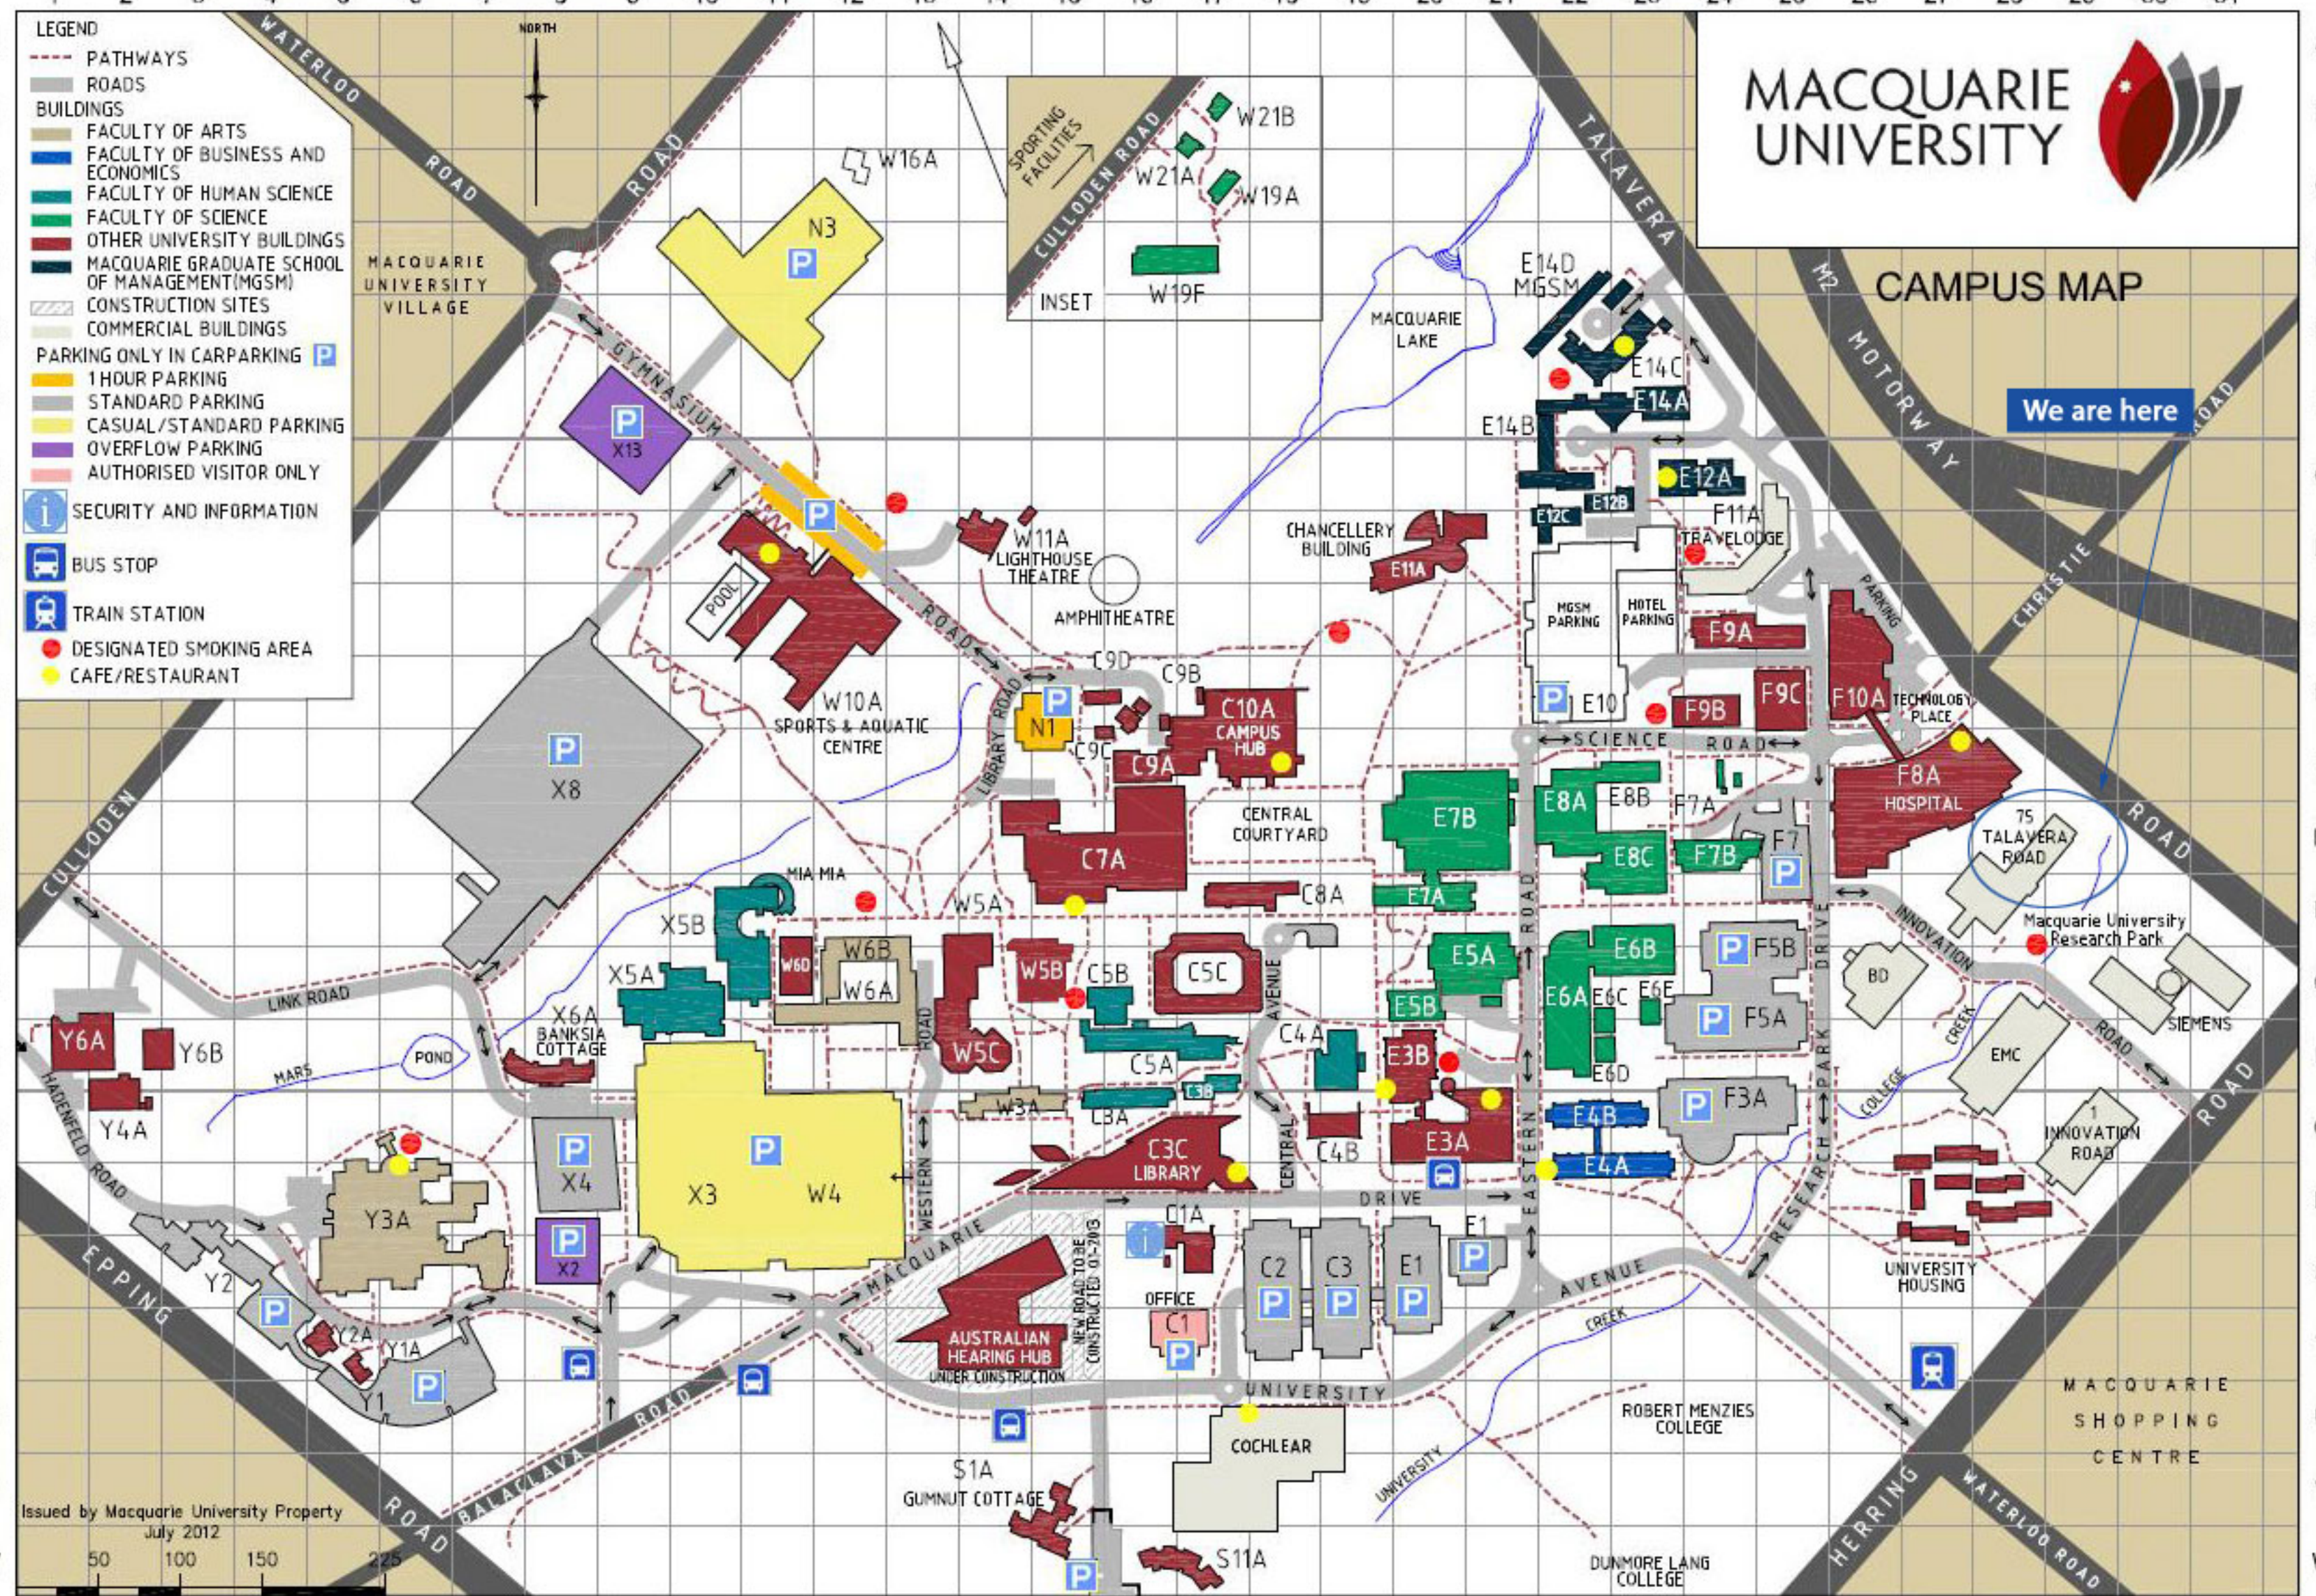

## CAMPUS MAP

We are here

- LEGEND**
- PATHWAYS
  - ROADS
  - BUILDINGS**
  - FACULTY OF ARTS
  - FACULTY OF BUSINESS AND ECONOMICS
  - FACULTY OF HUMAN SCIENCE
  - FACULTY OF SCIENCE
  - OTHER UNIVERSITY BUILDINGS
  - MACQUARIE GRADUATE SCHOOL OF MANAGEMENT (MGSM)
  - CONSTRUCTION SITES
  - COMMERCIAL BUILDINGS
  - P PARKING ONLY IN CARPARKING
  - 1 HOUR PARKING
  - STANDARD PARKING
  - CASUAL/STANDARD PARKING
  - OVERFLOW PARKING
  - AUTHORISED VISITOR ONLY
  - i SECURITY AND INFORMATION
  - B BUS STOP
  - T TRAIN STATION
  - DESIGNATED SMOKING AREA
  - CAFE/RESTAURANT