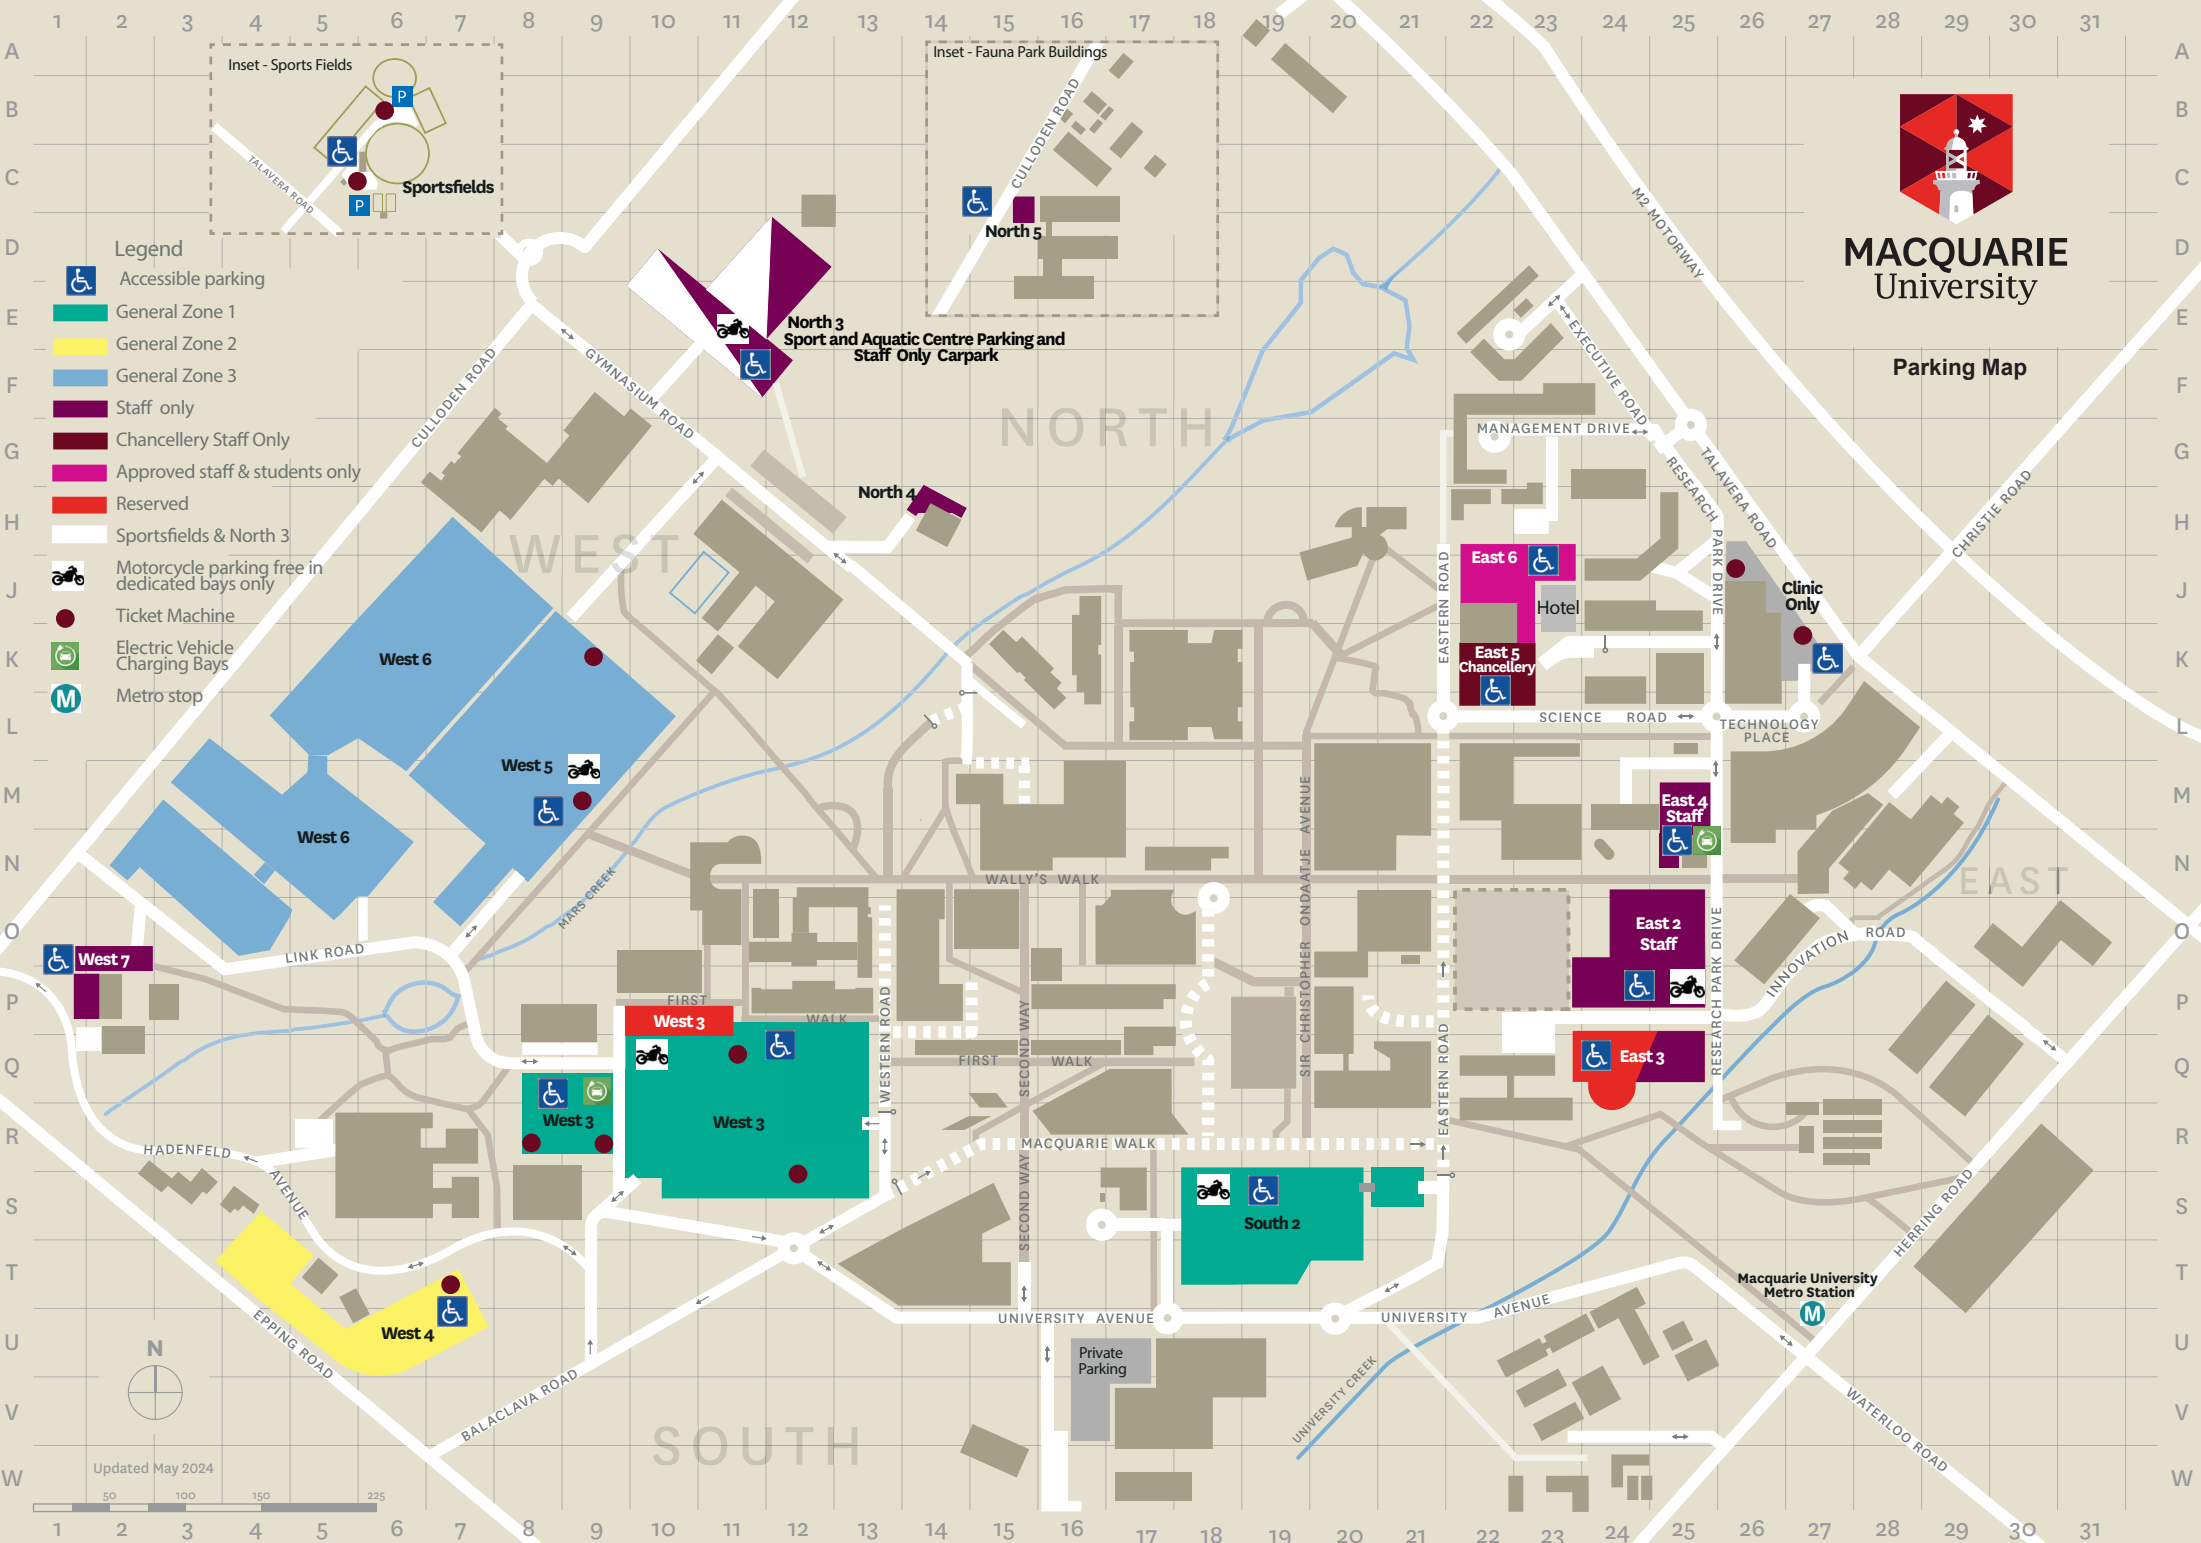

MACQUARIE
University

Parking Map

- Legend**
- Accessible parking
 - General Zone 1
 - General Zone 2
 - General Zone 3
 - Staff only
 - Chancellery Staff Only
 - Approved staff & students only
 - Reserved
 - Sportsfields & North 3
 - Motorcycle parking free in dedicated bays only
 - Ticket Machine
 - Electric Vehicle Charging Bays
 - Metro stop