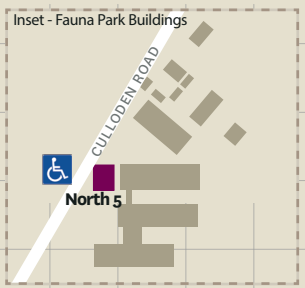

MACQUARIE
University

Parking Map

- Legend**
- Accessible parking
 - General Zone 1
 - General Zone 2
 - General Zone 3
 - Staff only
 - Chancellery Staff Only
 - Approved staff & students only
 - Reserved
 - Sportsfields & North 3
 - Motorcycle parking free in dedicated bays only
 - Ticket Machine
 - Electric Vehicle Charging Bays
 - Metro stop