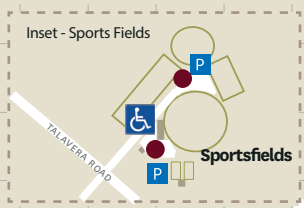

MACQUARIE
University

Parking Map

- Legend**
- Accessible parking
 - General Zone 1
 - General Zone 2
 - General Zone 3
 - Staff only
 - Chancellery Staff Only
 - Approved staff & students only
 - Reserved
 - Sportsfields & North 3
 - Motorcycle parking free in dedicated bays only
 - Ticket Machine
 - Electric Vehicle Charging Bays
 - Metro stop