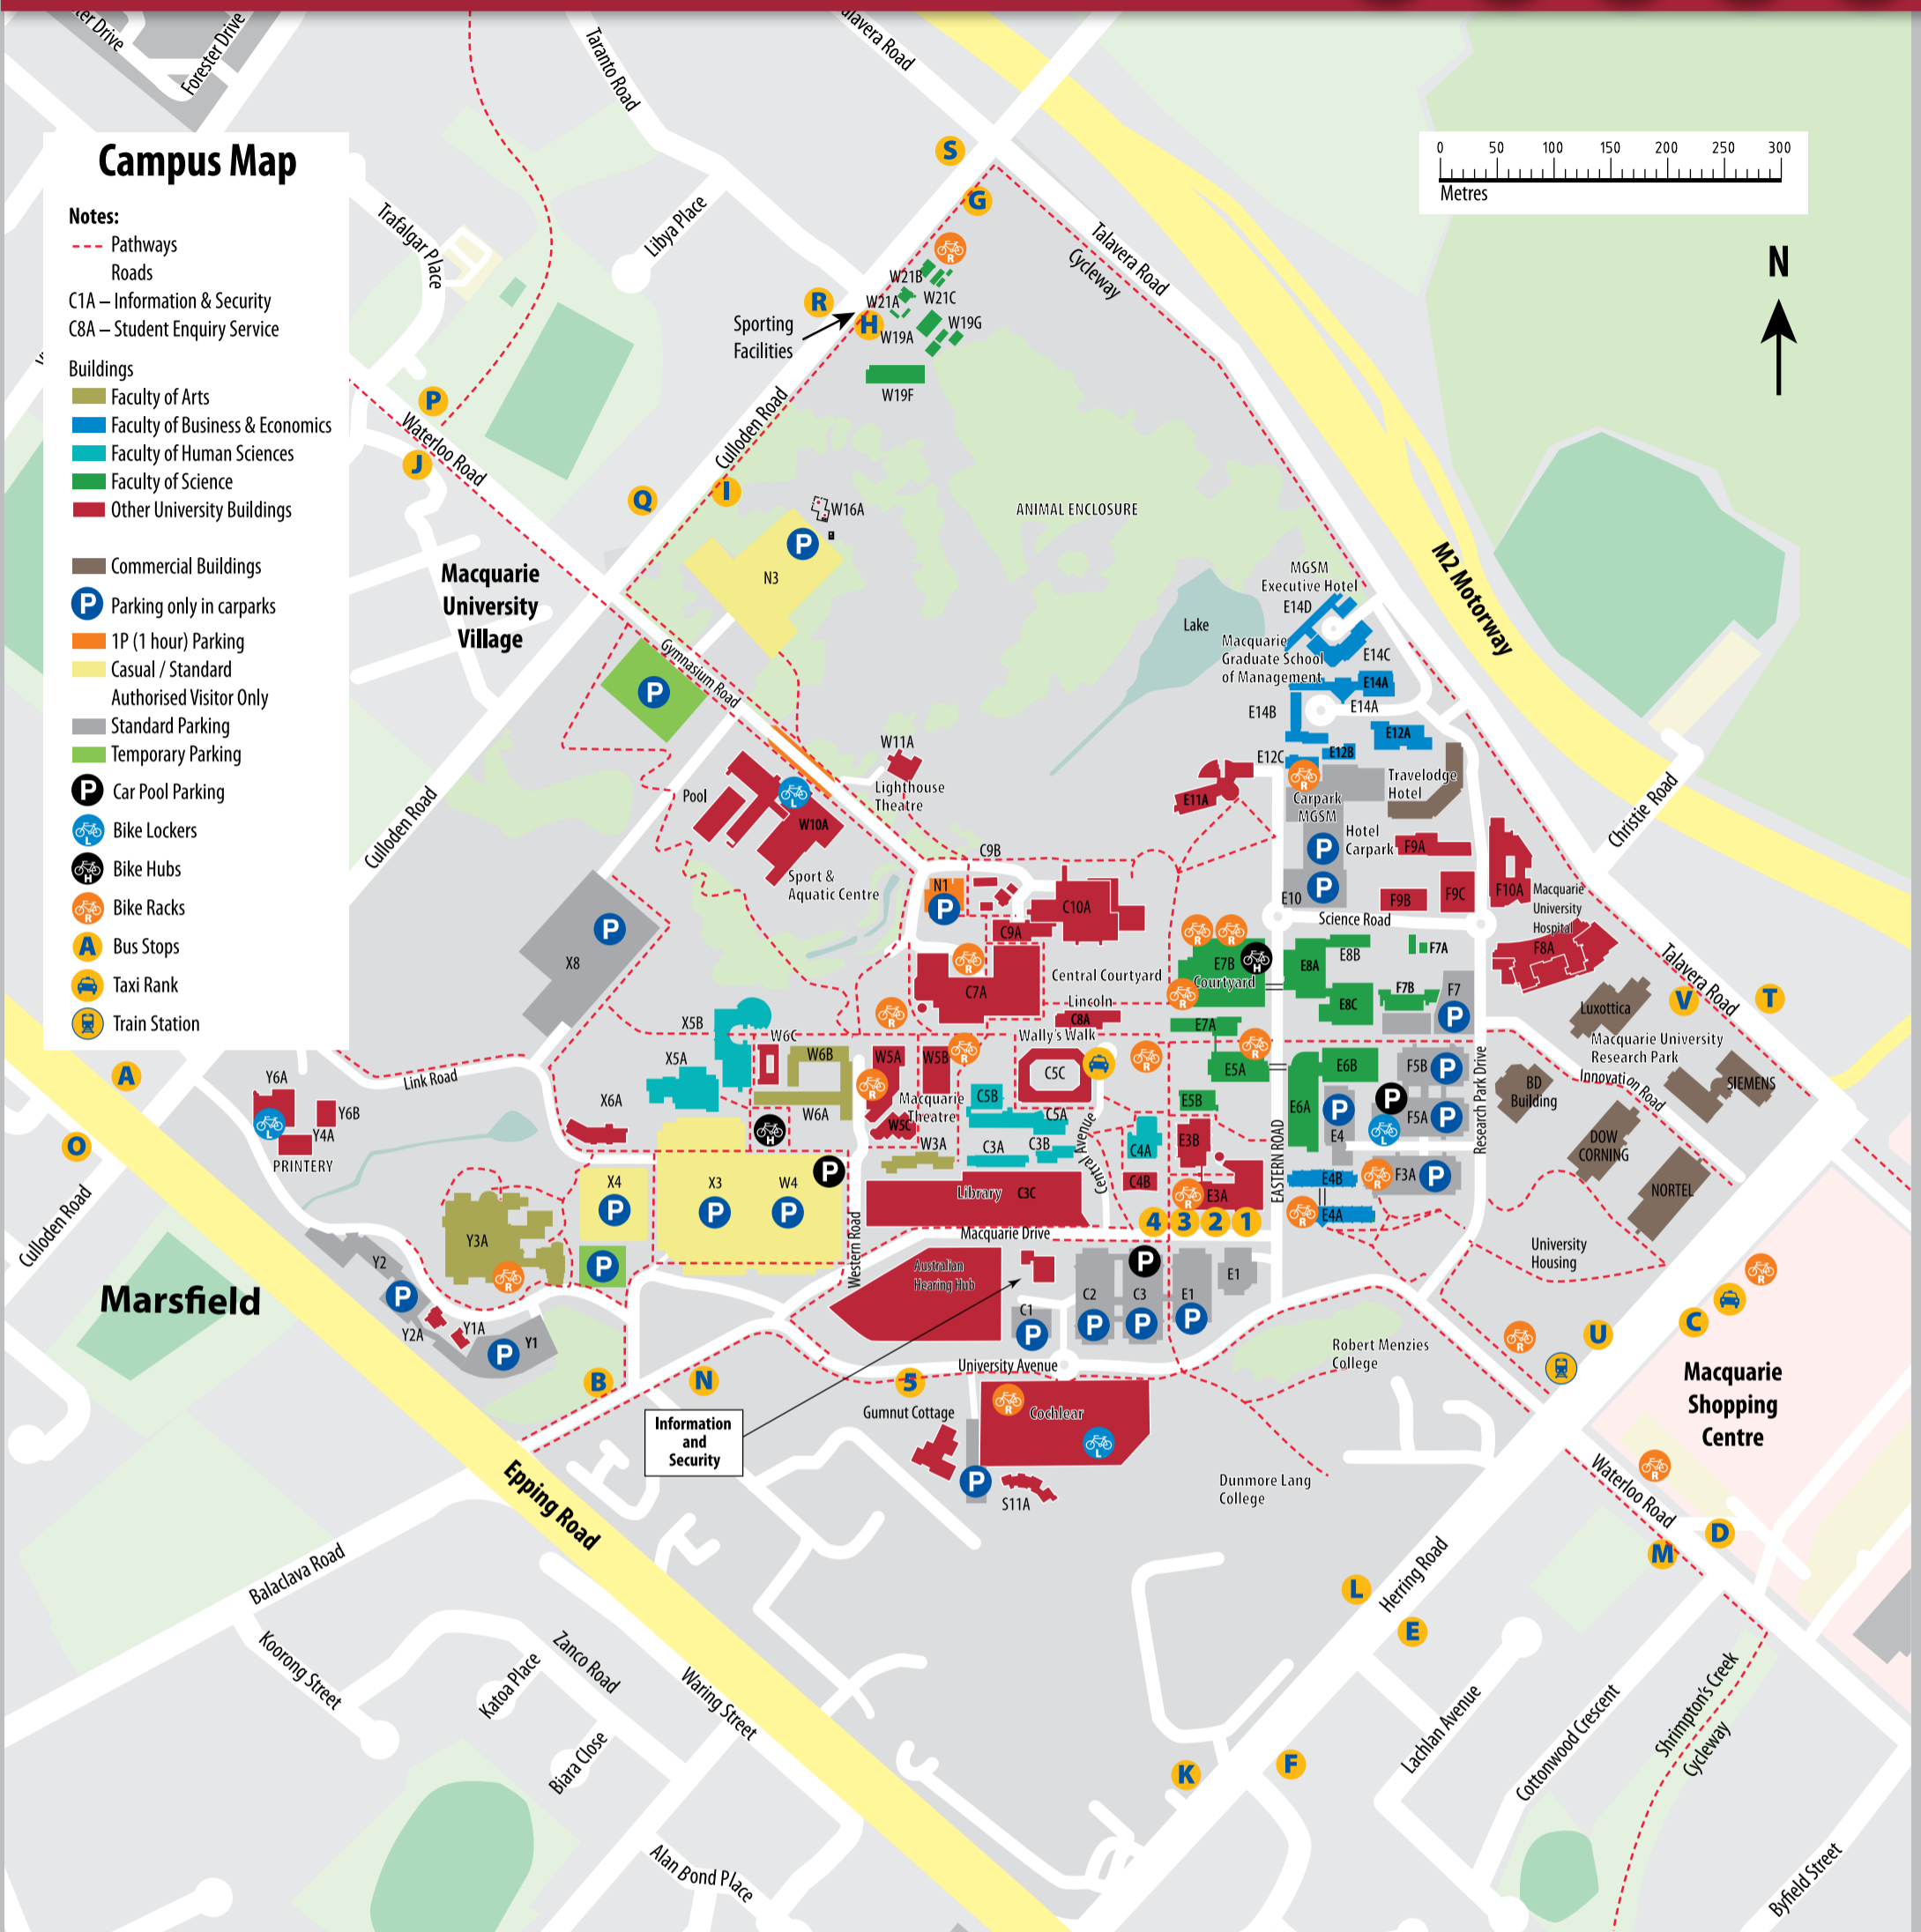

Macquarie University Local area map

Campus Map

- Notes:**
- Pathways
 - Roads
 - C1A – Information & Security
 - C8A – Student Enquiry Service
- Buildings**
- Faculty of Arts
 - Faculty of Business & Economics
 - Faculty of Human Sciences
 - Faculty of Science
 - Other University Buildings
- Commercial Buildings**
- Commercial Buildings
- Parking**
- Parking only in carparks
 - 1P (1 hour) Parking
 - Casual / Standard
 - Authorised Visitor Only
 - Standard Parking
 - Temporary Parking
- Other Facilities**
- Car Pool Parking
 - Bike Lockers
 - Bike Hubs
 - Bike Racks
 - Bus Stops
 - Taxi Rank
 - Train Station

Route	Going to	Bus Stops
459	Strathfield via Lane Cove Rd, Ryde & Concord Rd	3, C, D
506	City - Circular Quay via East Ryde & Drummoyne	3, C, D
507	City - Circular Quay via Ryde, Putney & Drummoyne	3, C, E, F
518	City - Circular Quay via Denistone East, Ryde & Drummoyne	3, C, E, F
544	Auburn via Eastwood, Ermington & Silverwater	5, C, N
545	Chatswood via Fontenoy Rd & Delhi Rd	2, B, C, D
545	Parramatta via Eastwood & Dundas Valley	5, M, C, N
550	Parramatta via Eastwood & Kissing Point Rd	5, M, C, N
565	Chatswood via West Lindfield	4, C, D
575	Hornsby via Turramurra	4, C, D
611	Blacktown via M2 Busway & Seven Hills	M, U
619	Castle Hill via M2 Busway & Baulkham Hills	M, U
621	Castle Hill via Cherrybrook	M, U
630	Blacktown via Epping, North Rocks & Baulkham Hills	5, M, C, N, O
651	Castle Hill via West Pennant Hills	M, U
740	Plumpton via M2 Busway, Glenwood & Quakers Hill	M, U