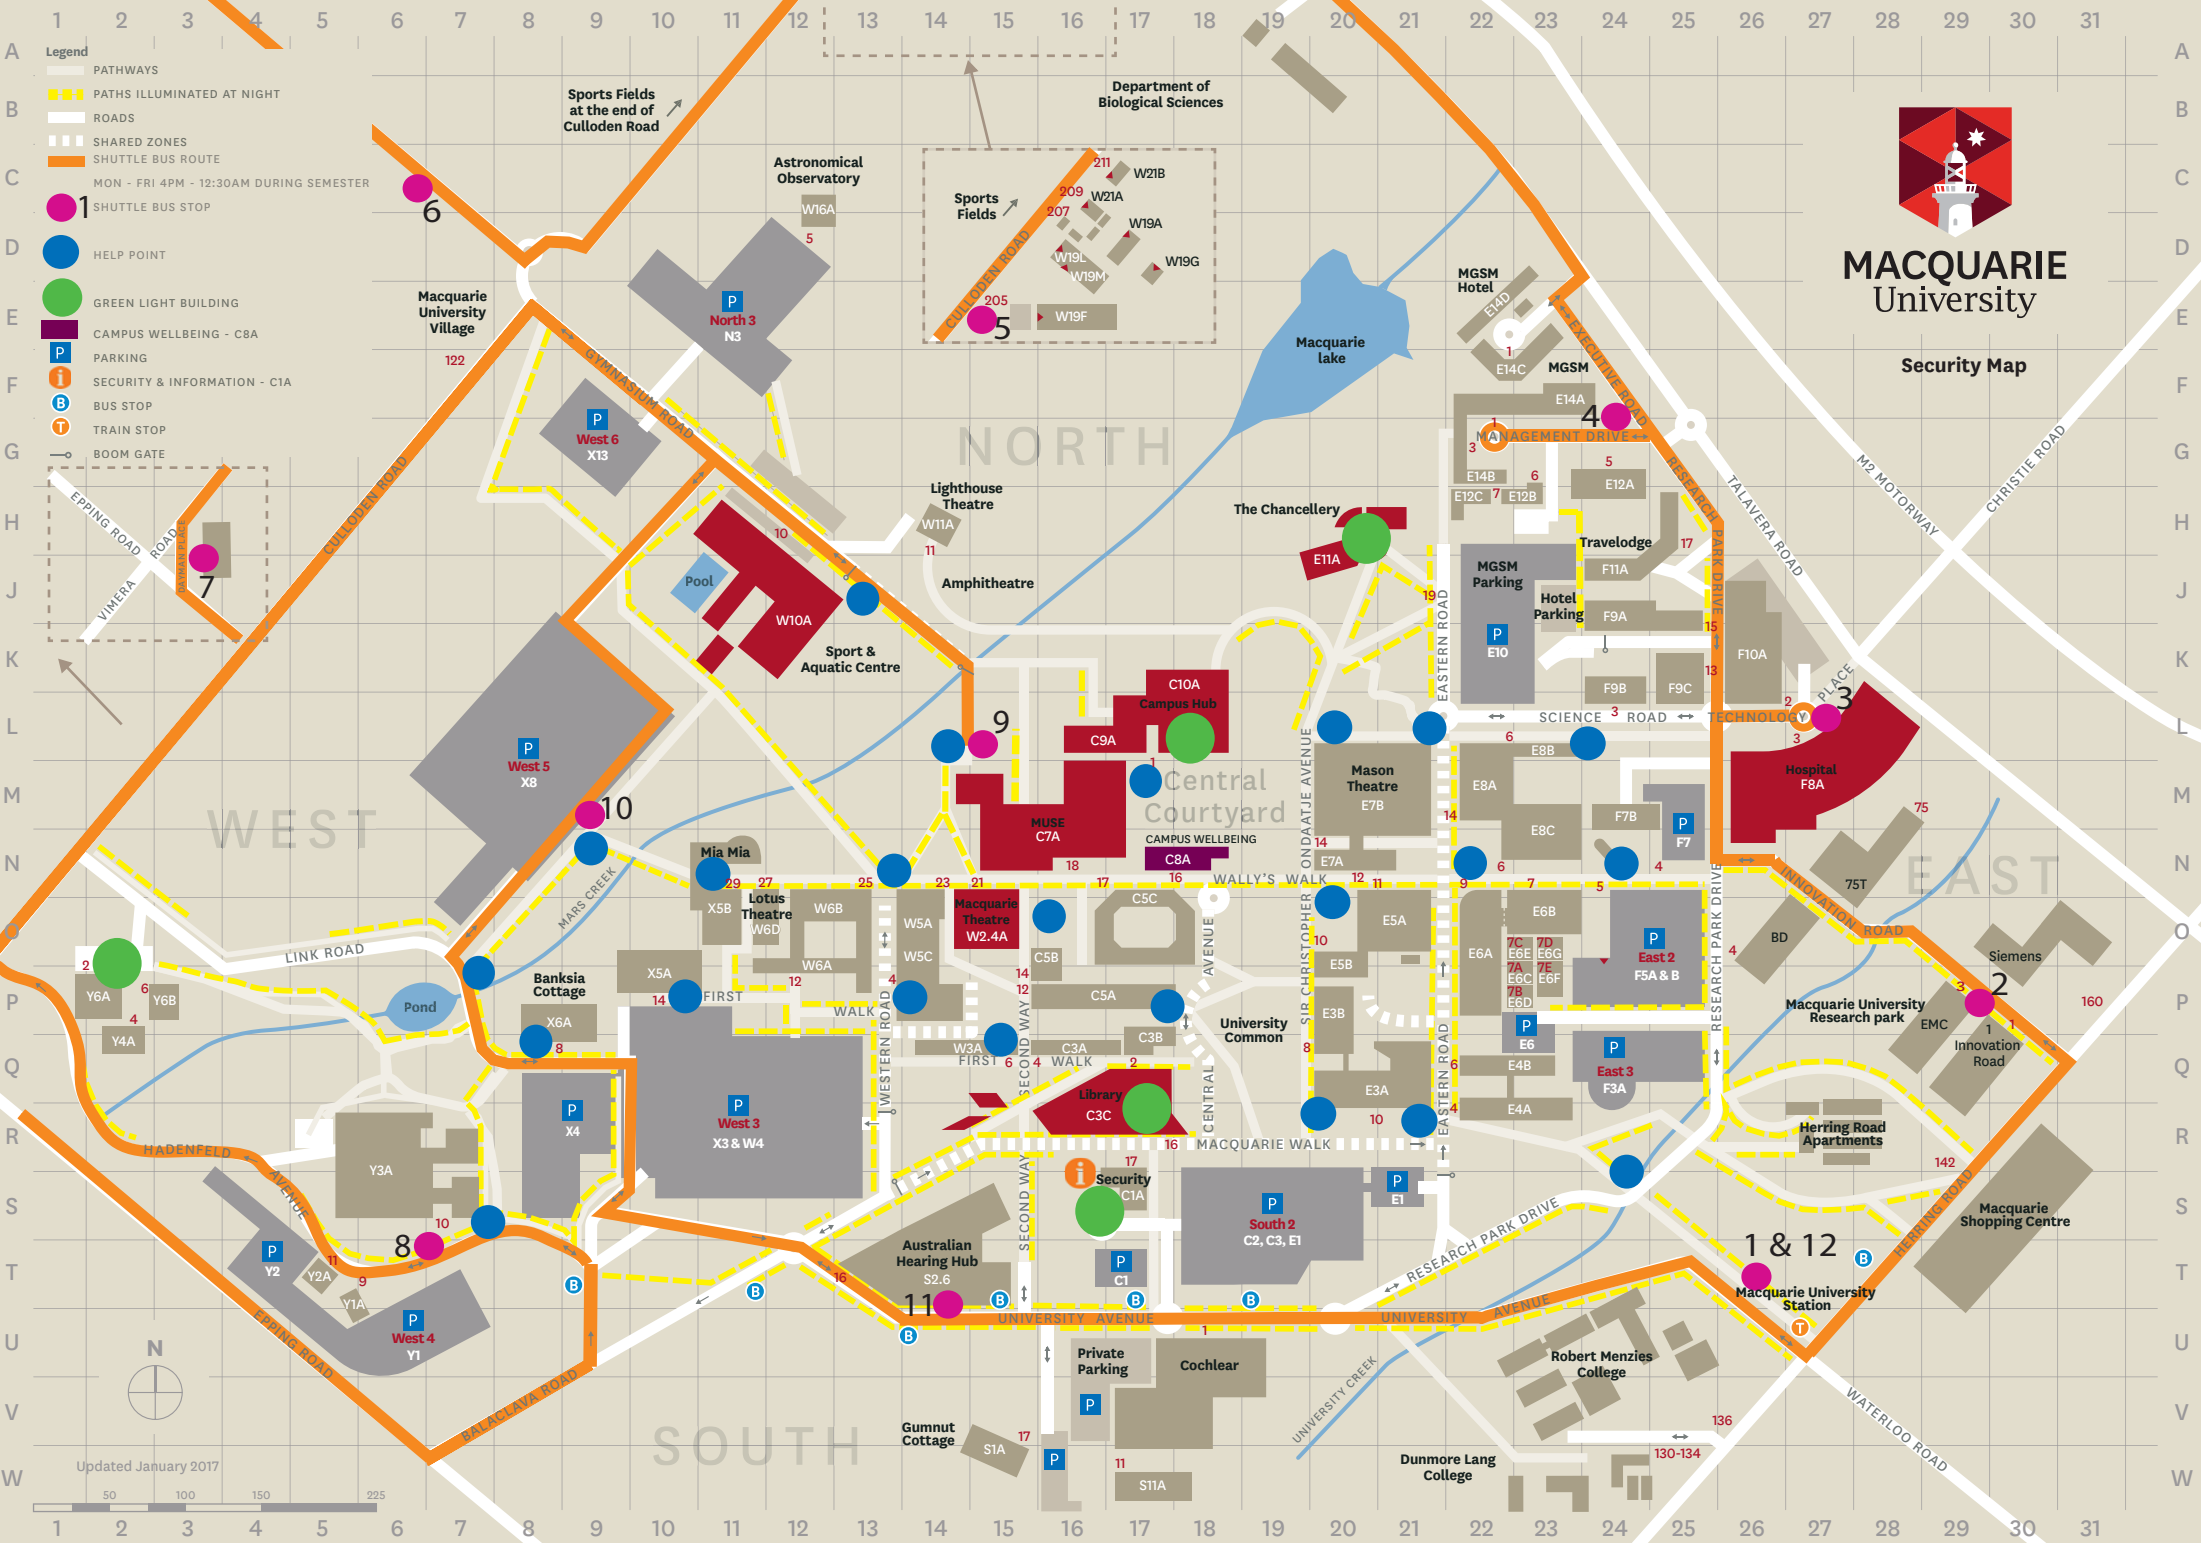

# MACQUARIE University

## Security Map

- Legend**
- PATHWAYS
  - PATHS ILLUMINATED AT NIGHT
  - ROADS
  - SHARED ZONES
  - SHUTTLE BUS ROUTE
  - MON - FRI 4PM - 12:30AM DURING SEMESTER
  - SHUTTLE BUS STOP
  - HELP POINT
  - GREEN LIGHT BUILDING
  - CAMPUS WELLBEING - C8A
  - PARKING
  - SECURITY & INFORMATION - C1A
  - BUS STOP
  - TRAIN STOP
  - BOOM GATE