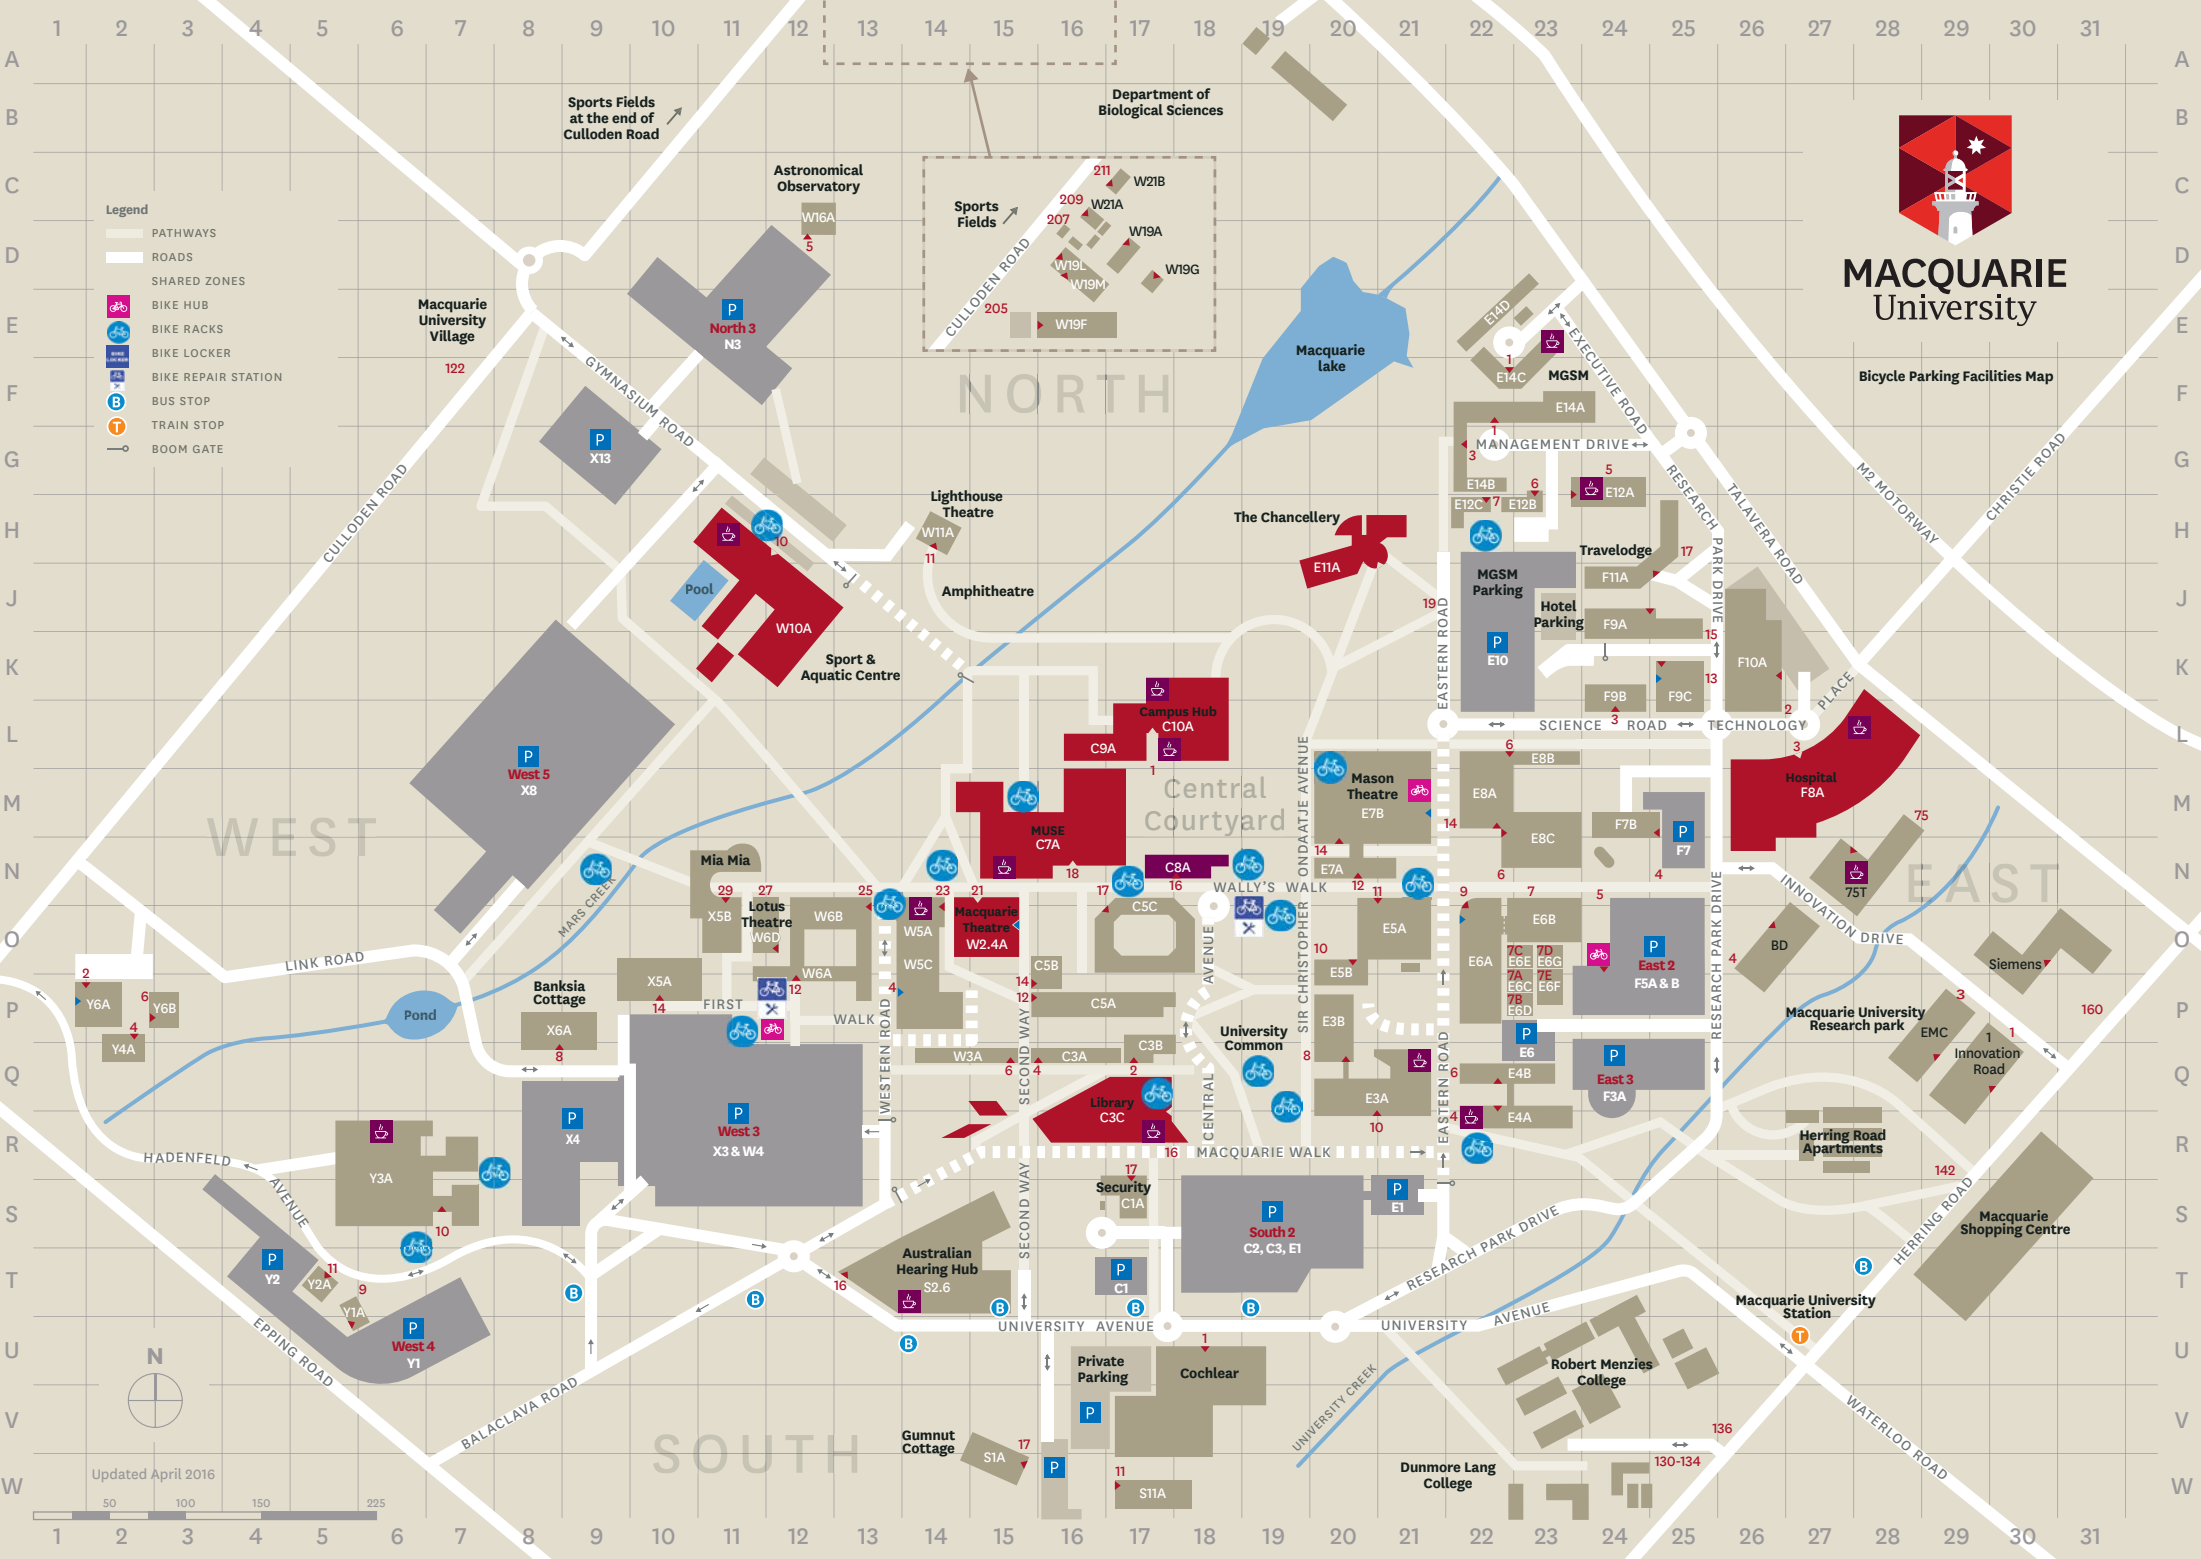

MACQUARIE University

Bicycle Parking Facilities Map

- Legend**
- PATHWAYS
 - ROADS
 - SHARED ZONES**
 - BIKE HUB
 - BIKE RACKS
 - BIKE LOCKER
 - BIKE REPAIR STATION
 - BUS STOP
 - TRAIN STOP
 - BOOM GATE