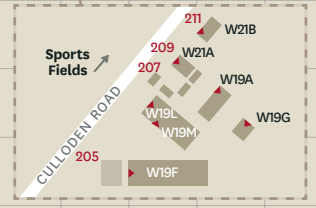

MACQUARIE University

Bicycle Parking Facilities Map

- Legend**
- PATHWAYS
 - ROADS
 - SHARED ZONES**
 - BIKE HUB
 - BIKE RACKS
 - BIKE LOCKER
 - BIKE REPAIR STATION
 - BUS STOP
 - TRAIN STOP
 - BOOM GATE