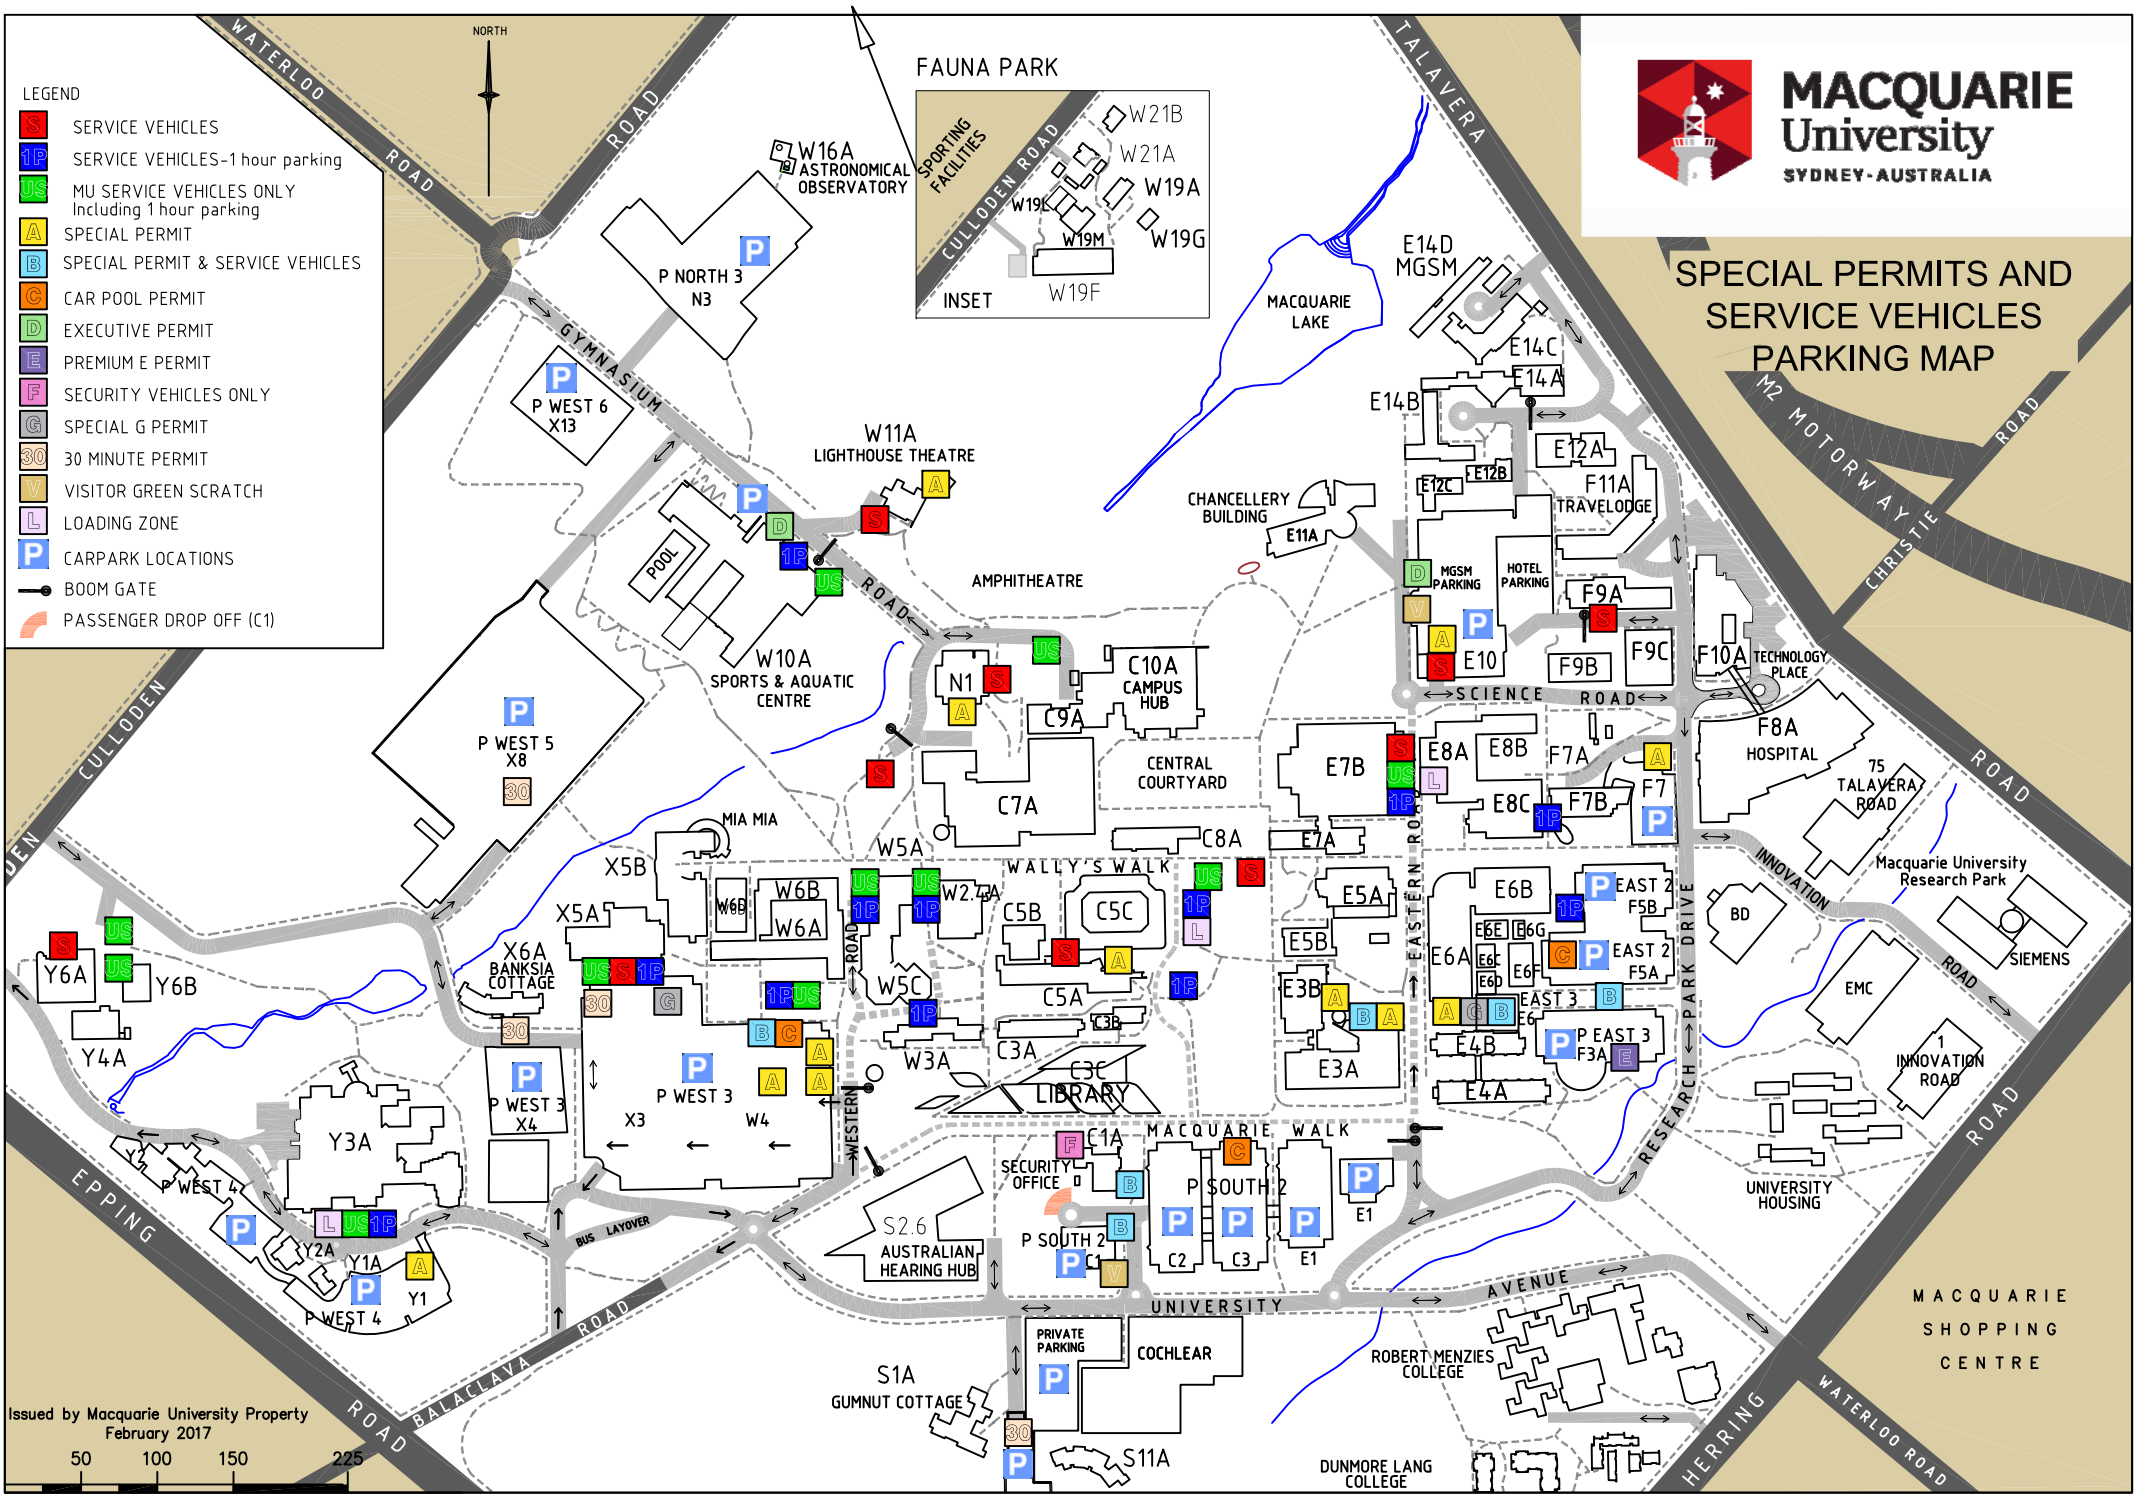

MACQUARIE
University
SYDNEY-AUSTRALIA

SPECIAL PERMITS AND SERVICE VEHICLES PARKING MAP

- LEGEND**
- SERVICE VEHICLES
 - SERVICE VEHICLES-1 hour parking
 - MU SERVICE VEHICLES ONLY Including 1 hour parking
 - SPECIAL PERMIT
 - SPECIAL PERMIT & SERVICE VEHICLES
 - CAR POOL PERMIT
 - EXECUTIVE PERMIT
 - PREMIUM E PERMIT
 - SECURITY VEHICLES ONLY
 - SPECIAL G PERMIT
 - 30 30 MINUTE PERMIT
 - VISITOR GREEN SCRATCH
 - LOADING ZONE
 - CARPARK LOCATIONS
 - BOOM GATE
 - ↔ PASSENGER DROP OFF (C1)

Issued by Macquarie University Property
February 2017

50 100 150 225